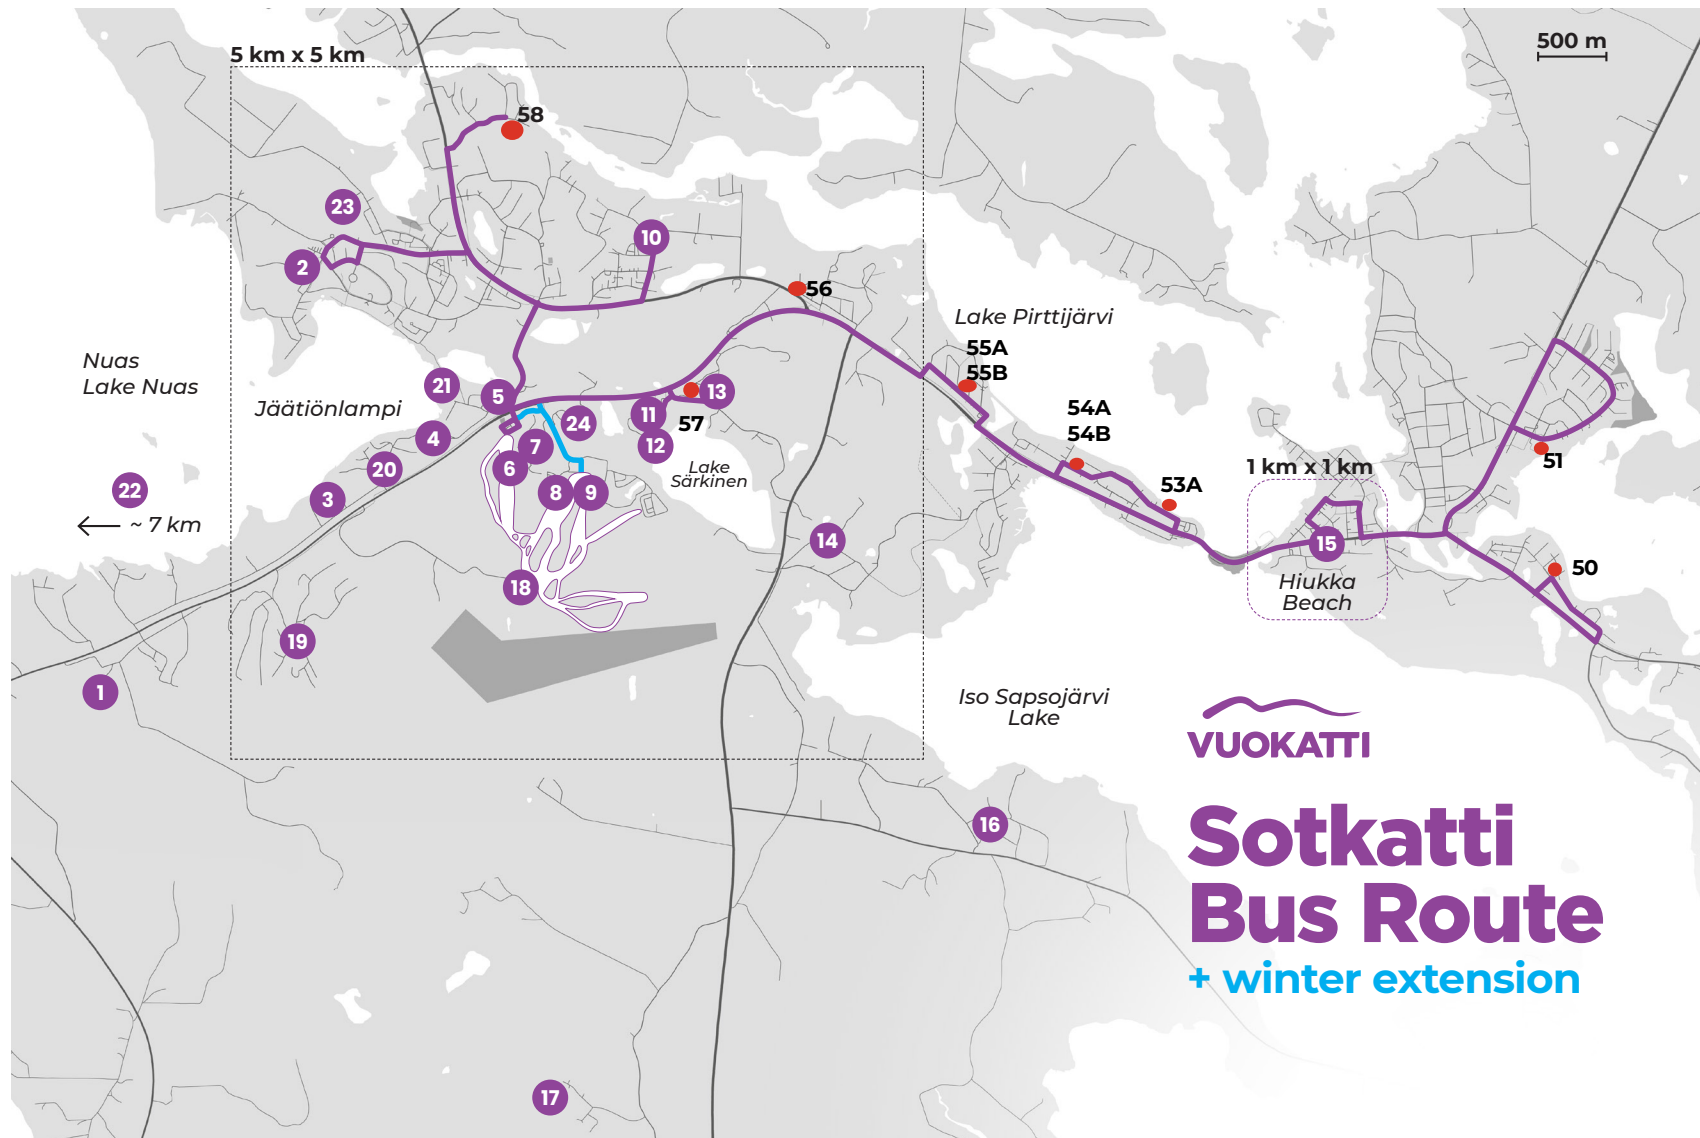

ON WEEKENDS (Sat-Sun) and MIDWEEK HOLIDAYS
during 15.8.2026-30.5.2027 (no service 24.-25.12.)
from VUOKATTI to SOTKAMO

Härkökivi, Lammashaankatu junction	58	–	12:40	14:40	–
Katinkulta, arrival time	2	9:40	12:45	14:45	18:40
Katinkulta, departure time	2	9:50	12:50	14:50	18:50
Superpark Vuokatti	10	–	12:55	14:55	–
Kattikeskus (slopes East)	7	9:55	13:00	15:00	18:55
Vuokatti Ski Resort (slopes North)	9	L	L	L	L
Vititie junction (Sokos Hotel)	13	x	x	x	x
Vuokatti Arena (Vuokatti Sport)	11	10:05	13:10	15:10	19:05
Urheilupuisto I, pysäkki	57	x	x	x	x
Rauramo, Koivukatu junction	55 B	x	x	x	x
Lidl Store, Ratatie	54 B	x	x	x	x
Tokmanni Store, Ratatie	53 B	x	x	x	x
Sotkamo Bus Station	15	10:20	13:25	15:25	19:20
Sopala	50	T	T	T	T
Makkosenmäki	50	T	T	T	T

Explanations

Bus stop number

50

Bus stop locati / tourism map

2

Bus drives by the bus stop

x

Driven during the DH skiing season

Single ticket 2,00 €

Mobile ticket 1,50 €

Season ticket 20,00 € (valid for 30 days)

VUOKATTI

Sotkatti Bus Route

+ winter extension

- | | | | | | |
|--|--|--|--|---|--|
| 1 Wild Ride Sled Dogs | 6 Vuokatti Ski Resort Western Slopes | 11 Vuokatti Arena | 15 SOTKAMO VILLAGE CENTRE
Sotkamo Bus Station
Sotkamo Village Center
Hiukka Beach
Restaurant Kantis
Restaurant Messi
Satama Café
Sally's Corner | 16 Vuokatti Safaris, Ruokola Mansion | 21 Vuokatinranta |
| 2 Holiday Club Katinkulta | 7 SportShop | 12 Vuokatti Sport Resort | | 17 Heikkilän Pirtti | 22 Aateli Island |
| 3 Vuokatinmaa Holiday Apartments | 8 Hotel Aateli Hillside | 13 Break Sokos Hotel Vuokatti | | 18 Café Vaaran Tupa | 23 Vuokatti Bowling |
| 4 Hotel Aateli Lakeside | 9 Vuokatti Ski Resort Northern Slopes | 14 Haapala Brewery & Restaurant | | 19 VillaVuokatti | 24 Vuokatti Water Experience Center |
| 5 Vuokatti Safaris, Safari Center | 10 Superpark Vuokatti & Go Vuokatti | | | 20 Lomaperkkiö | |